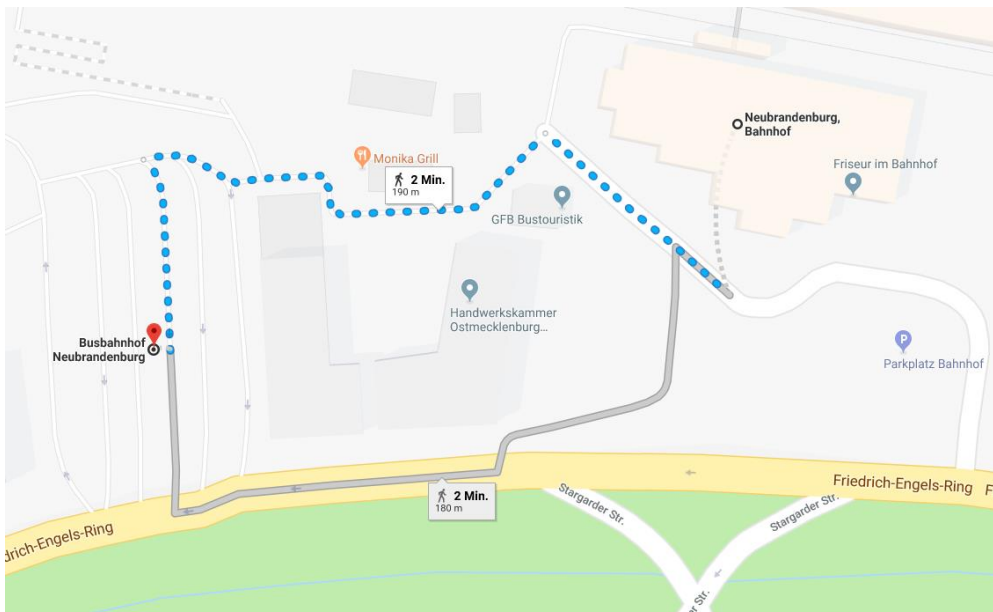

Sunfire Fuel Cells GmbH
Lindenstraße 45
17033 Neubrandenburg
Germany

1 BY CAR

Please follow the navigation system to the Lindenstraße 45, there you drive over the parking lot between the restaurant "Wollenberg" and the bowling center "Strike" up to our company building

2 BY PUBLIC TRANSPORT

From Neubrandenburg train station, you can take the bus number 2 and use the "Kirschallee" bus stop. The bus station is only about 2 minutes from the train station.

+ JOURNEY DESCRIPTION

It is also only a few minutes' walk from the bus stop "Kirschallee" to us.

Alternatively, taxis are available in front of the station, otherwise call one of the following numbers:

Taxi Albatros
Tel: 0395 5666666