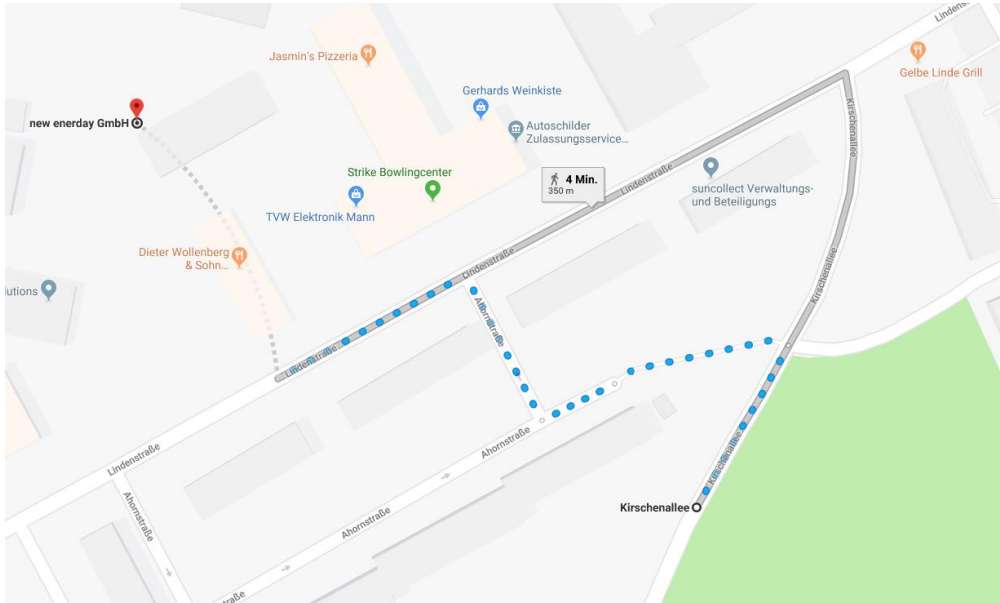

Sunfire Fuel Cells GmbH
Lindenstraße 45
17033 Neubrandenburg
Germany

1 BY CAR

Please follow the navigation system to the Lindenstraße 45, there you drive over the parking lot between the restaurant "Wollenberg" and the bowling center "Strike" up to our company building

2 BY PUBLIC TRANSPORT

From Neubrandenburg train station, you can take the bus number 2 and use the "Kirschallee" bus stop. The bus station is only about 2 minutes from the train station.

+ JOURNEY DESCRIPTION

It is also only a few minutes' walk from the bus stop "Kirschallee" to us.

Alternatively, taxis are available in front of the station, otherwise call one of the following numbers:

Taxi Albatros
Tel: 0395 5666666