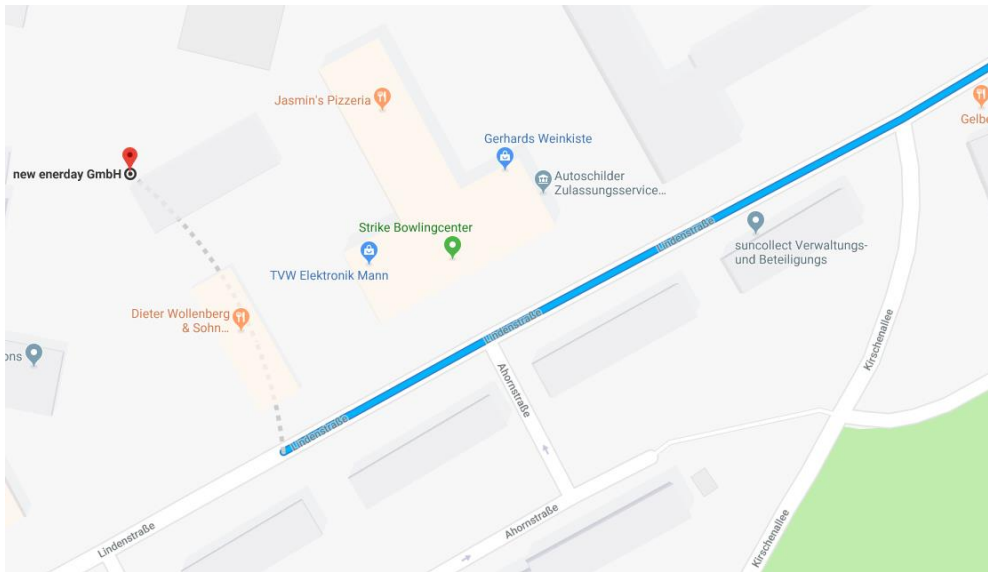

Sunfire Fuel Cells GmbH
Lindenstraße 45
17033 Neubrandenburg
Germany

1 BY CAR

Please follow the navigation system to the Lindenstraße 45, there you drive over the parking lot between the restaurant "Wollenberg" and the bowling center "Strike" up to our company building

2 BY PUBLIC TRANSPORT

From Neubrandenburg train station, you can take the bus number 2 and use the "Kirschallee" bus stop. The bus station is only about 2 minutes from the train station.

+ JOURNEY DESCRIPTION

It is also only a few minutes' walk from the bus stop "Kirschallee" to us.

Alternatively, taxis are available in front of the station, otherwise call one of the following numbers:

Taxi Albatros
Tel: 0395 5666666